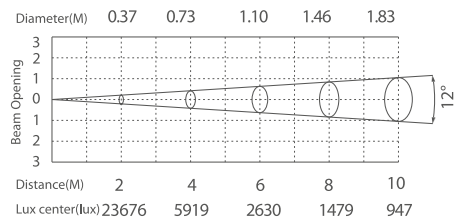

Flood light SARGA

DMX 512 **RDM** **IP67**
OUTDOOR RATED

white grey black

356 185
LED Power 100 W ColourTemp Cool White Luminous 5000 lm

356 186
LED Power 100 W ColourTemp Warm White Luminous 4500 lm

356 187
LED Power 120 W ColourTemp Cool White+Amber Luminous 6136 lm

LIGHT DISTRIBUTION

12° (5°-25°-45°)

12° (5°-25°-45°)

25° (5°-12°-45°)