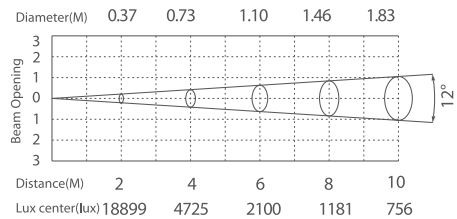

Flood light SARGA

DMX 512 **RDM** **IP67**
OUTDOOR RATED

white grey black

356 185
LED Power 100 W ColourTemp Cool White Luminous 5000 lm

356 186
LED Power 100 W ColourTemp Warm White Luminous 4500 lm

356 187
LED Power 120 W ColourTemp Cool White+Amber Luminous 6136 lm

LIGHT DISTRIBUTION

12° (5°-25°-45°)

12° (5°-25°-45°)

25° (5°-12°-45°)