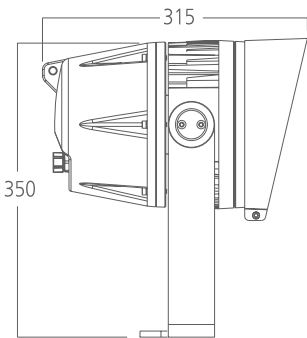

Flood light SARGA

DMX 512 **RDM** **IP67**
OUTDOOR RATED

white grey black

356 185
LED Power 100 W ColourTemp Cool White Luminous 5000 lm

356 186
LED Power 100 W ColourTemp Warm White Luminous 4500 lm

356 187
LED Power 120 W ColourTemp Cool White+Amber Luminous 6136 lm

LIGHT DISTRIBUTION

12° (5°-25°-45°)

12° (5°-25°-45°)

25° (5°-12°-45°)