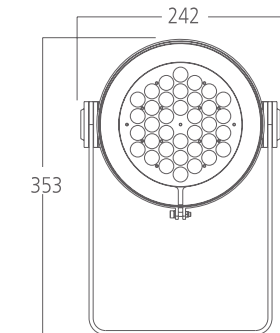

Flood light SARGA

DMX 512 **RDM** **IP67**
OUTDOOR RATED

white grey black

356 185
LED Power 100 W ColourTemp Cool White Luminous 5000 lm

356 186
LED Power 100 W ColourTemp Warm White Luminous 4500 lm

356 187
LED Power 120 W ColourTemp Cool White+Amber Luminous 6136 lm

LIGHT DISTRIBUTION

12° (5°-25°-45°)

12° (5°-25°-45°)

25° (5°-12°-45°)